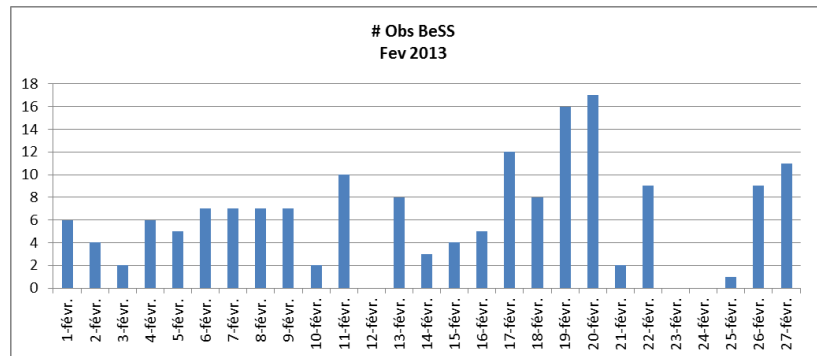

# BeSS report – Feb 2013

	Nombre Obs
MAUCLAIRE	49
Guarro Fló	20
GARREL	20
Bohlsen	16
Sawicki	14
Favaro	10
Li	9
Graham	7
Desnoux	6
MONTIER	6
Pollmann	5
Bonnement	3
TERRY	2
Buil	1
<b>Total général</b>	<b>168</b>

- 168 spectra acquired
- 77 objects observed
- 14 observers contributed

The most observed objects were V743 Mon, nu Gem, et Zeta Tau

# Noticeable evolutions of H-alpha line