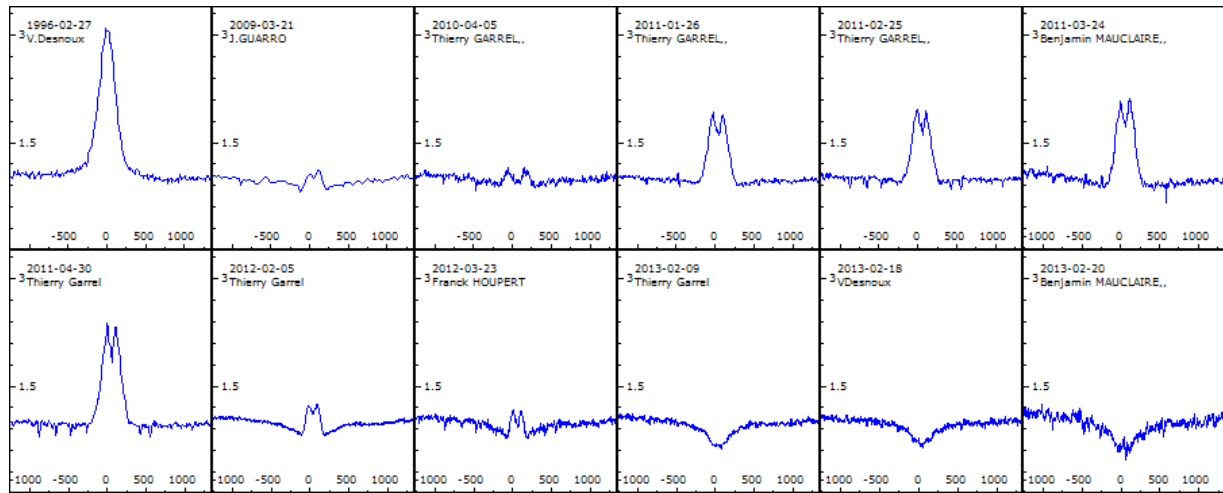

Noticeable evolutions of H-alpha line

OT Gem

Back to absorption in Feb 2013 compared to one year ago. And still some emission in H-alpha to monitor currently