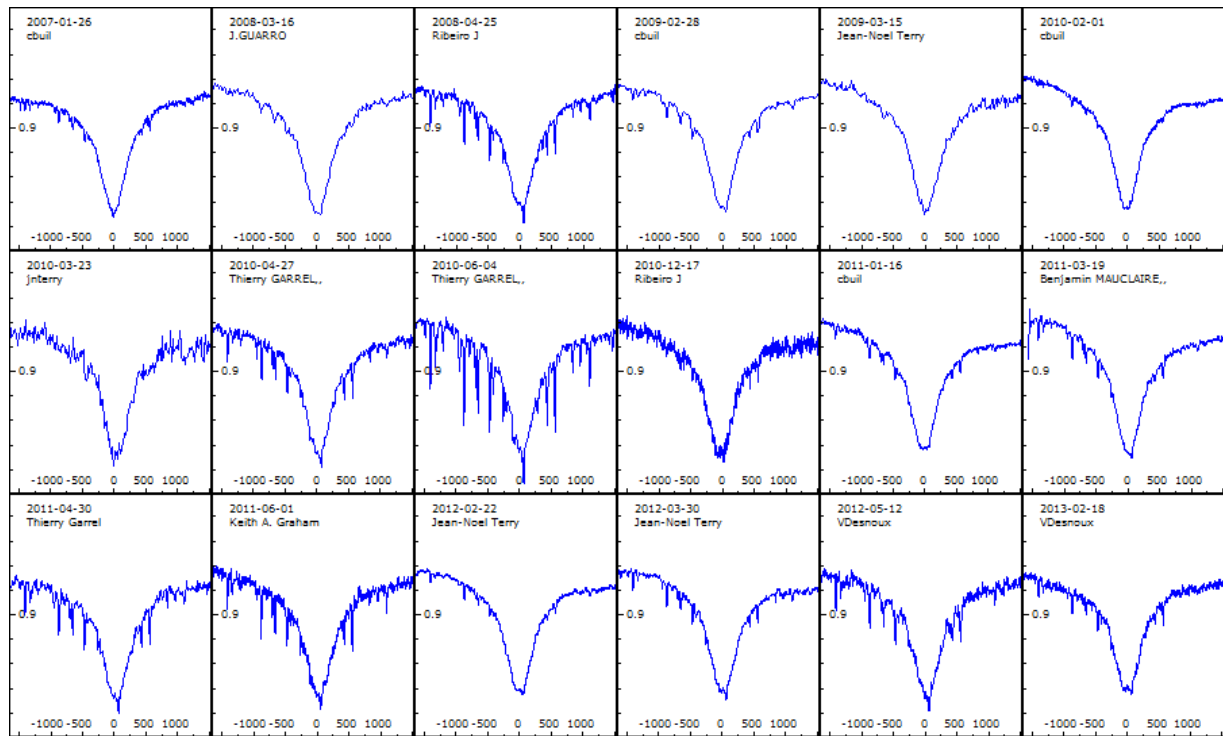

# Noticeable evolutions of H-alpha line

## HD 67698

H-alpha Intensity variation compared to 2 years ago last observations

# Moderate evolutions of H-alpha line

## Phi Leo

Slight evolution at the bottom of the H-alpha line