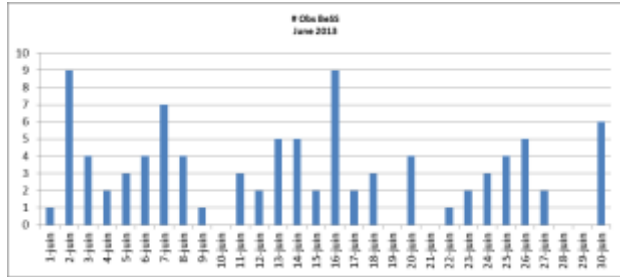

BeSS report – June 2013

Observateurs	#obs
Favaro	30
Guarro Fló	22
Sawicki	13
Bohlsen	10
Pollmann	6
Desnoux	4
Martineau	2
Barbotin	2
HOUPERT	2
Teysier	1
Devaux	1
Total général	93

- 93 spectra acquired
- 58 objects observed
- 11 observers contributed

The most observed objects were del Sco, shelyak, gam cas.

Objects observed

Classique			Herbig		
11 Cyg	del Sco	HD 174105	kap Aql	ups Sgr	HD 179218
4 Aql	gam Cas	HD 174179	kap Dra	V1040 Sco	V1026 Sco
4 Her	HBHA 3703-48	HD 177648	lam Cyg	V2385 Oph	
48 Lib	HD 131891	HD 191378	NW Ser	V532 Lyr	
53 Boo	HD 140843	HD 193516	omi Her	V558 Lyr	
64 Ser	HD 150230	HD 228041	PHECDA	V848 Ara	
66 Oph	HD 161306	HD 228104	phi Leo	V952 Cen	
A Cen	HD 166917	HD 312101	QR Vul	V959 Cen	
bet Cyg B	HD 171219	HD 96685	QT Ser	V974 Her	
chi Oph	HD 171780	HL Lib	SHELIAK	V986 Oph	
CW Cru	HD 173371	iot Lyr	tet CrB	zet Crv	
zet Oph