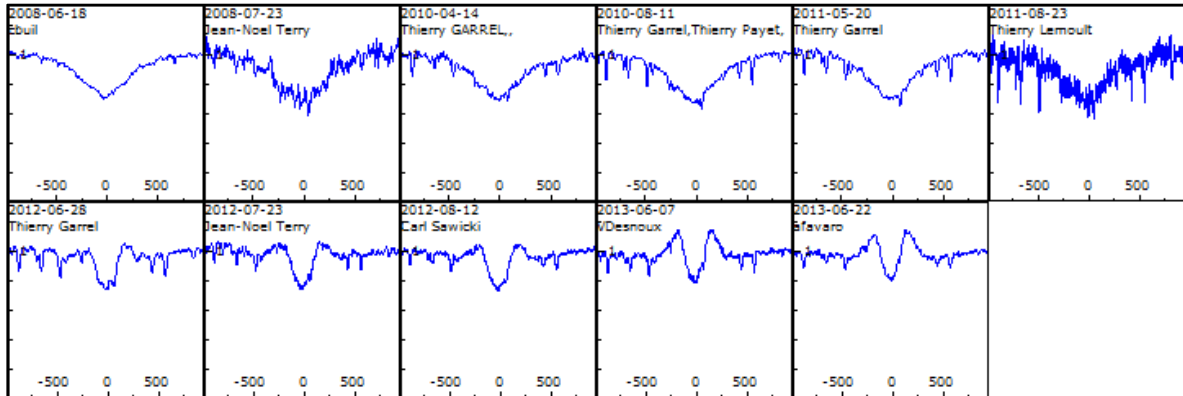

Emission increase since last observations

lot Lyr

Still emission increase since 2011