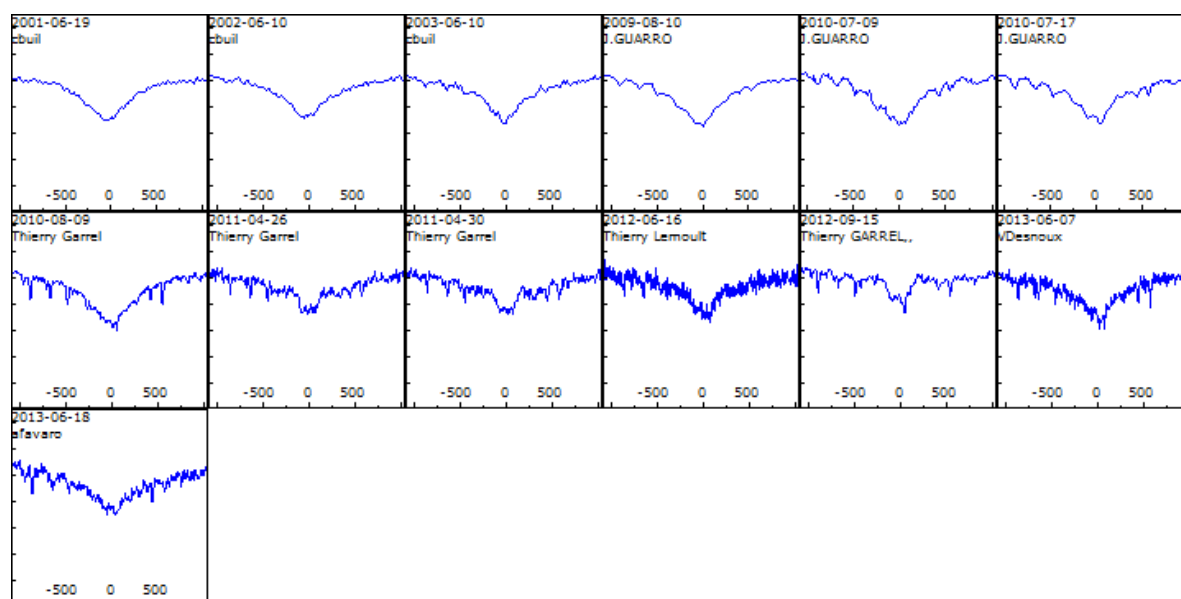

### NW Ser

Some activities in the red-blue wings

## Moderate evolutions of H-alpha line

**HD 177648**  
Emission decrease

**V532 Lyr**  
Emission in blue and red wings decreased