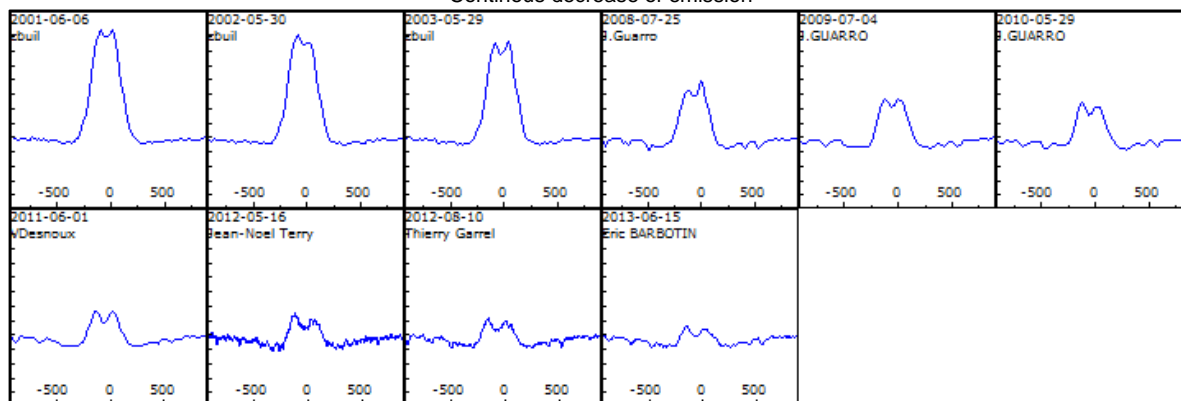

V974 Her

Continuous decrease of emission

To continue to monitor – campaigns

Zet Tau	http://astrospectroscopy.de/Recent%20Observation%20of%20zeta%20Tau.pdf
28 Tau	
66 oph	http://bmauclaire.free.fr/astronomie/spectro/surveys/66_oph/
Pi Aqr	
Del Sco	http://www.shelyak.com/dossier.php?id_dossier=36&lang=2
QR Vul	http://www.astrosurf.com/vdesnoux/QRVul/QR%20Vul.html
V442 And	http://spectro-aras.com/forum/viewtopic.php?f=14&t=119
V1448 Aql	http://spectro-aras.com/forum/viewtopic.php?f=14&t=373
14 Lac	http://spectro-aras.com/forum/viewtopic.php?f=14&t=372
FF Cam	http://storage.canalblog.com/03/43/711320/77324261.pdf
Gam Cas	<i>Courtesy from Ernst Pollmann</i> RV monitoring