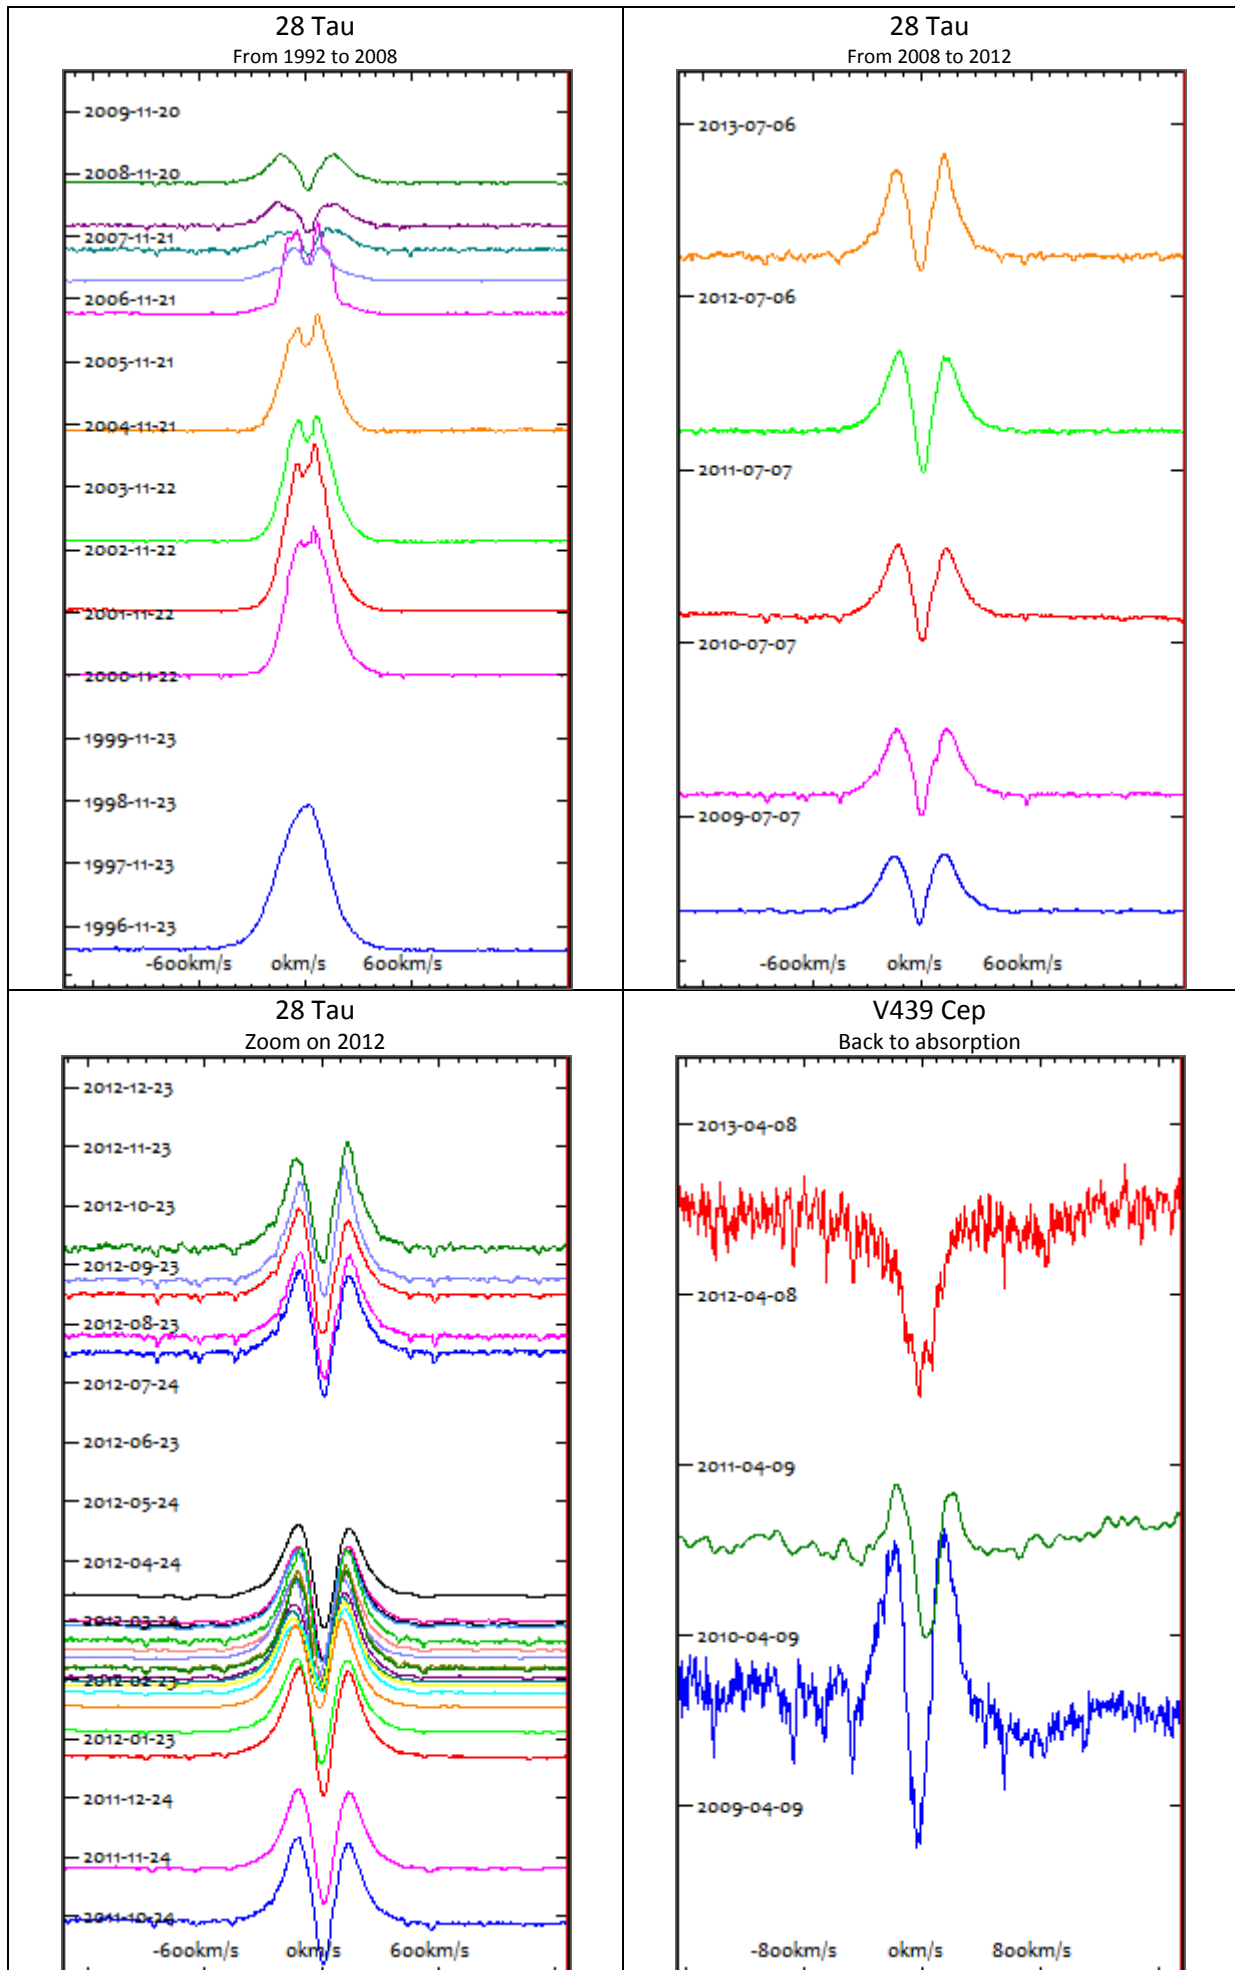

In the past...