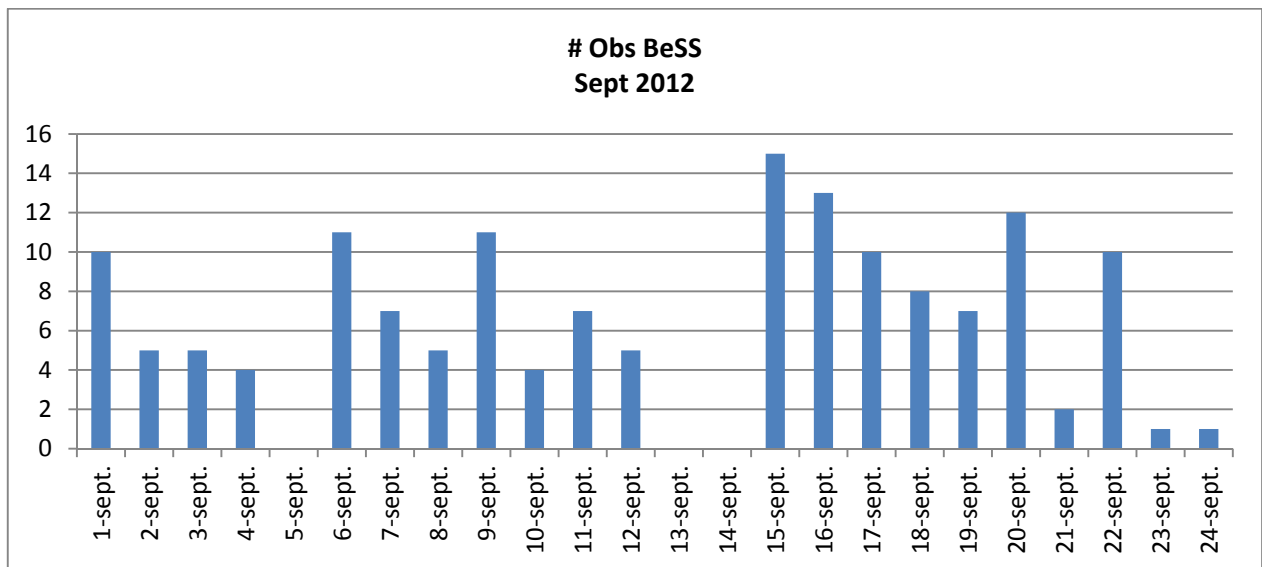

BeSS report – September 2012

- 153 spectra acquired
- 100 objects observed
- 15 observers contributed

The highest number of spectra was submitted by Franck Houpert with 25 spectra closely followed by south hemisphere observer Terry Bohlsen.

The most observed objects were 66 oph, pi Aqr and gam Cas.

Objects observed

Be Classique

105 Tau	12 Vul	13 Tau	16 Peg	2 Cet	28 Cyg	4 Aql	59 Cyg	66 Oph
ALCYONE	BK Cam	chi Oph	del Sco	ELECTRA	gam Cas	HD 168957	HD 193182	HD 195554
HD 206773	HD 22780	lam Cyg	lam Eri	MEROPE	omi Cas	phi And	phi Per	pi Aqr
PLEIONE*	QR Vul	SHELIAK	ups Sgr	V1040 Sco	V2136 Cyg	V2148 Cyg	V425 Cyg	V777 Cas
kap Aql	HD 32188	CW Cep*	HD 225095	FF Cam	HD 216057	nu Cyg	HD 20340	nu Gem*
bet CMi	zet Tau	psi Per	HD 26398	56 Eri	60 Cyg	eta Ori	120 Tau	V1369 Ori
HD 205551	HD 21620	V742 Cas	eta PsA	HD 192445	bet Psc	V532 Lyr	V4024 Sgr	HD 154314
omi Aqr	VV PsA	HD 155352	HD 232552	HD 216113	HD 156008	ups Cyg	HD 19818	V1076 Sco
HD 155438	HD 155436	V2120 Cyg	HD 175863	HD 201522	BD+36 4145	HD 14850	V439 Cep*	BG Phe
HD 156172	HD 156398	HD 157099	V862 Ara	V750 Ara	HD 157273	V828 Ara	HD 153222	HD 153295
V442 And	V864 Ara	HD 193516	NW Ser	V2139 Cyg	HD 166917			