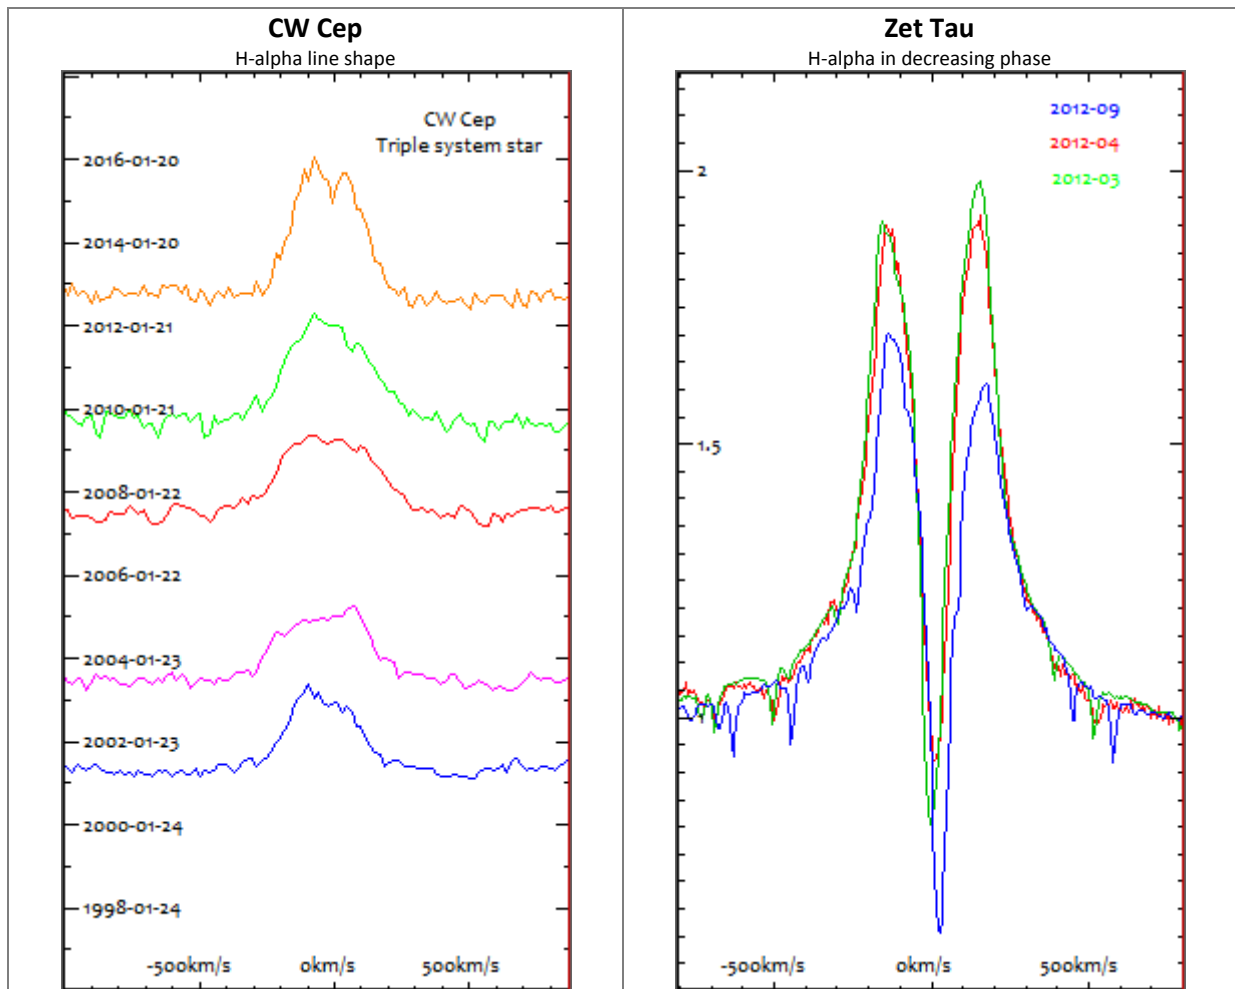

Moderate evolutions of H-alpha line