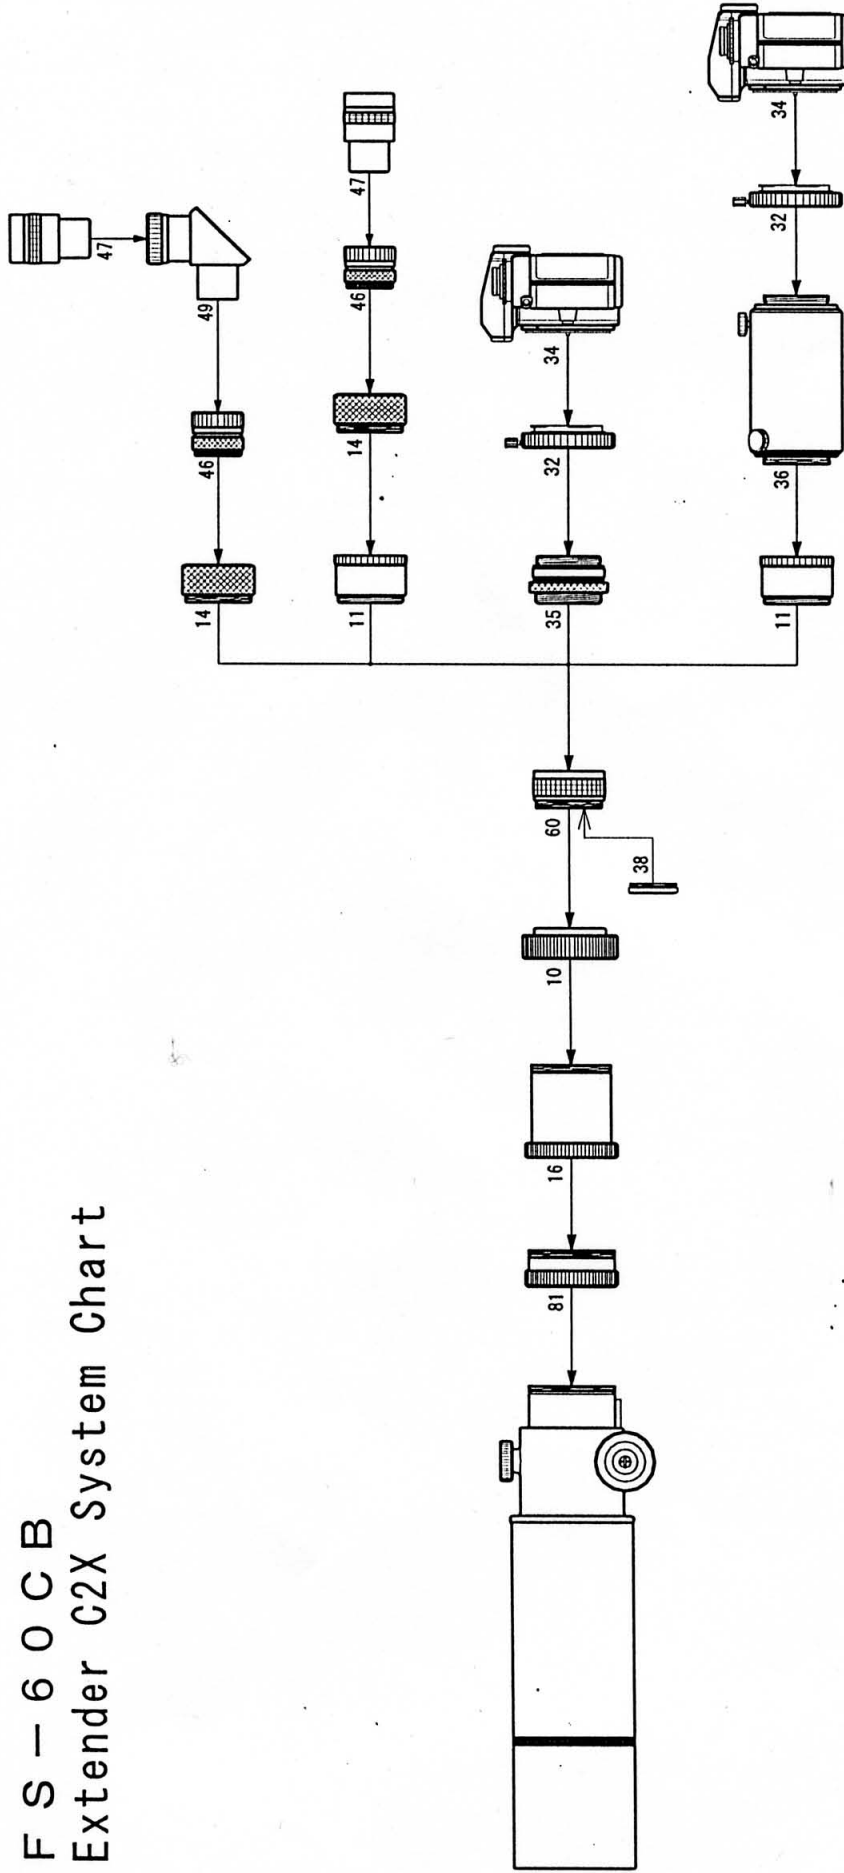

# FS-60CB Extender C2X System Chart

- 10. Visual adapter [TKP200005]
- 11. Extension tube (S) [KP00105]
- 14. Coupling (L) [TKP00104]
- 16. AUX. ring [TKP20001]
- 32. T-mount
- 34. 35mm SLR/DSLR camera
- 35. CA35 [TKA00205]
- 36. TCA-4 [TKA00210]
- 38.  $\phi$  30.5mm filter
- 46. Ocular adapter (31.7mm) [TKP00101]
- 47. Ocular (31.7mm) [TKA00541]
- 49. Diagonal Prism (31.7mm) [TKA00594]
- 60. Extender C2X [TKA00594]
- 81. Coupling(DT) (FS-60CB) [TKP20006B]