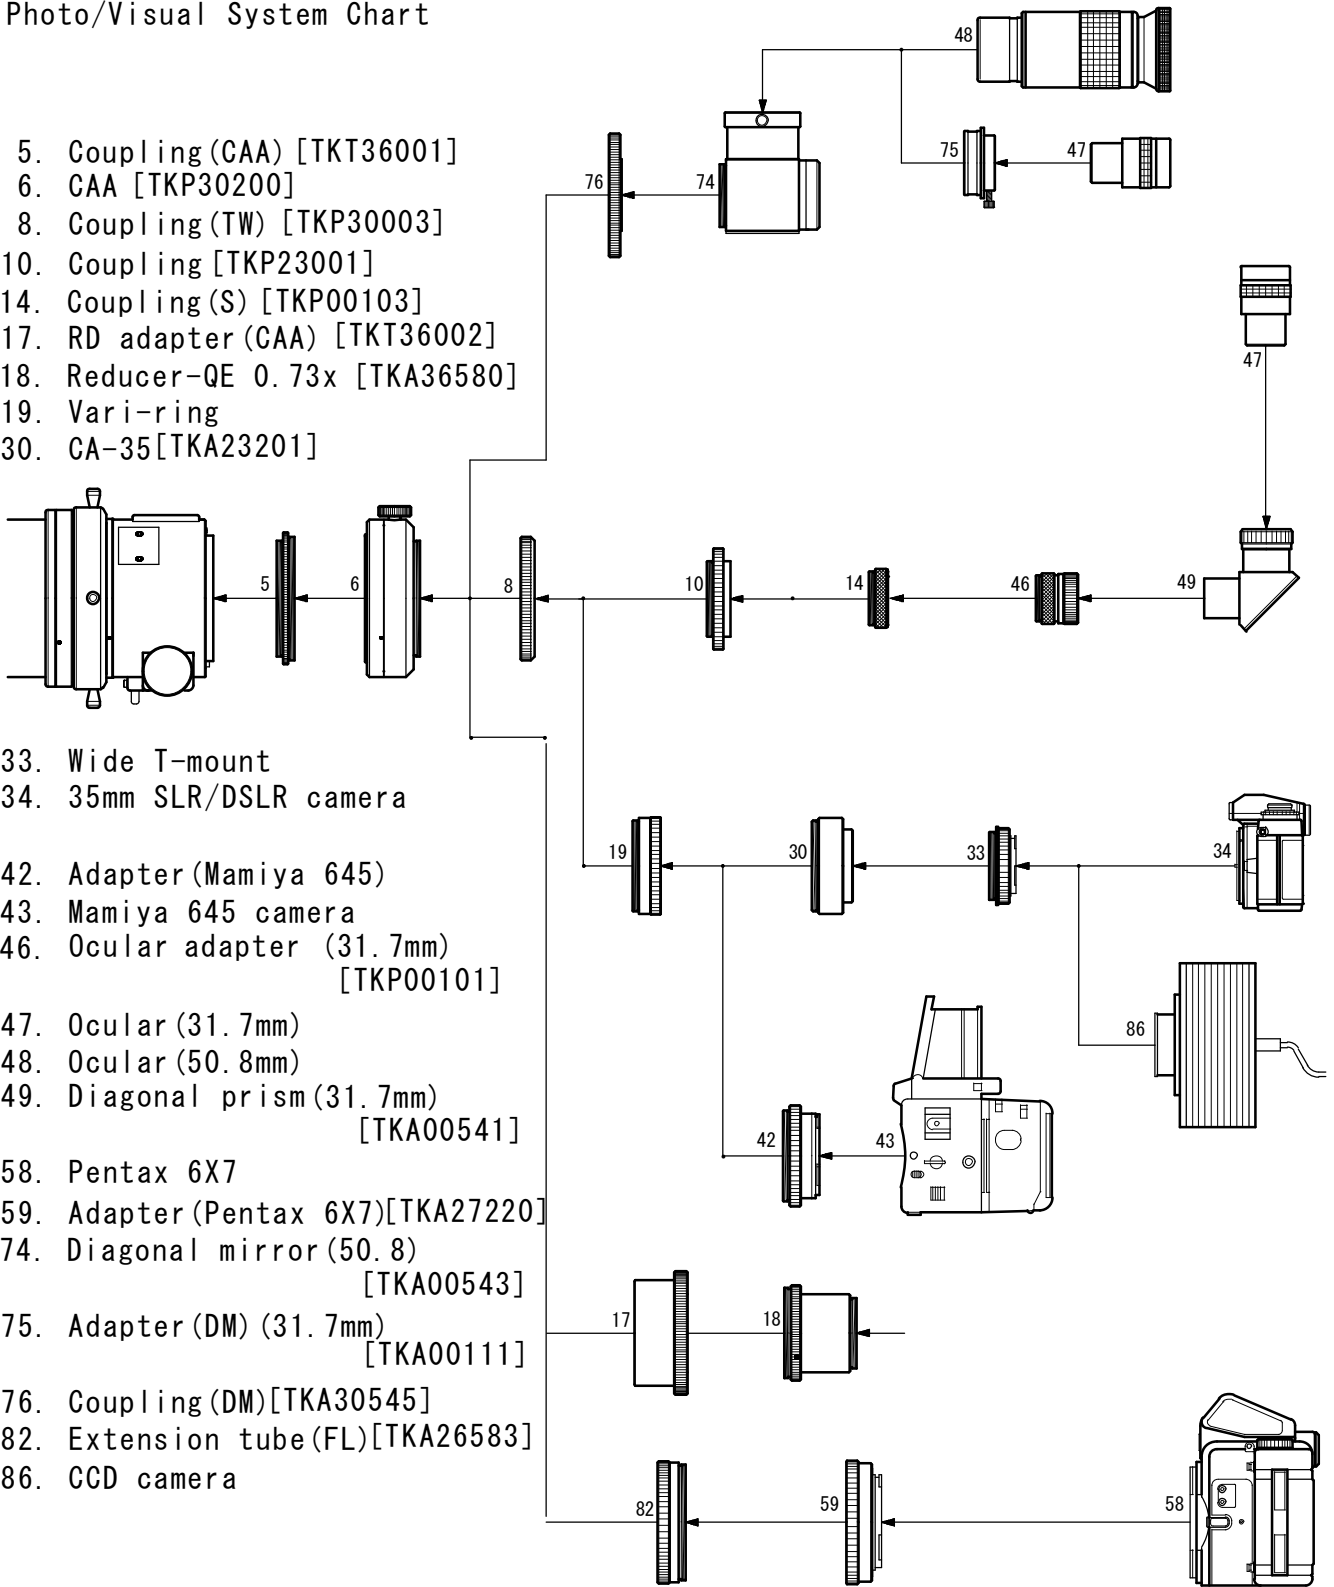

FSQ-106EDX

Photo/Visual System Chart

- 5. Coupling (CAA) [TKT36001]
- 6. CAA [TKP30200]
- 8. Coupling (TW) [TKP30003]
- 10. Coupling [TKP23001]
- 14. Coupling (S) [TKP00103]
- 17. RD adapter (CAA) [TKT36002]
- 18. Reducer-QE 0.73x [TKA36580]
- 19. Vari-ring
- 30. CA-35 [TKA23201]
- 33. Wide T-mount
- 34. 35mm SLR/DSLR camera
- 42. Adapter (Mamiya 645)
- 43. Mamiya 645 camera
- 46. Ocular adapter (31.7mm) [TKP00101]
- 47. Ocular (31.7mm)
- 48. Ocular (50.8mm)
- 49. Diagonal prism (31.7mm) [TKA00541]
- 58. Pentax 6X7
- 59. Adapter (Pentax 6X7) [TKA27220]
- 74. Diagonal mirror (50.8) [TKA00543]
- 75. Adapter (DM) (31.7mm) [TKA00111]
- 76. Coupling (DM) [TKA30545]
- 82. Extension tube (FL) [TKA26583]
- 86. CCD camera

(Note) Some 35mm SLR/DSLR cameras cannot be attached