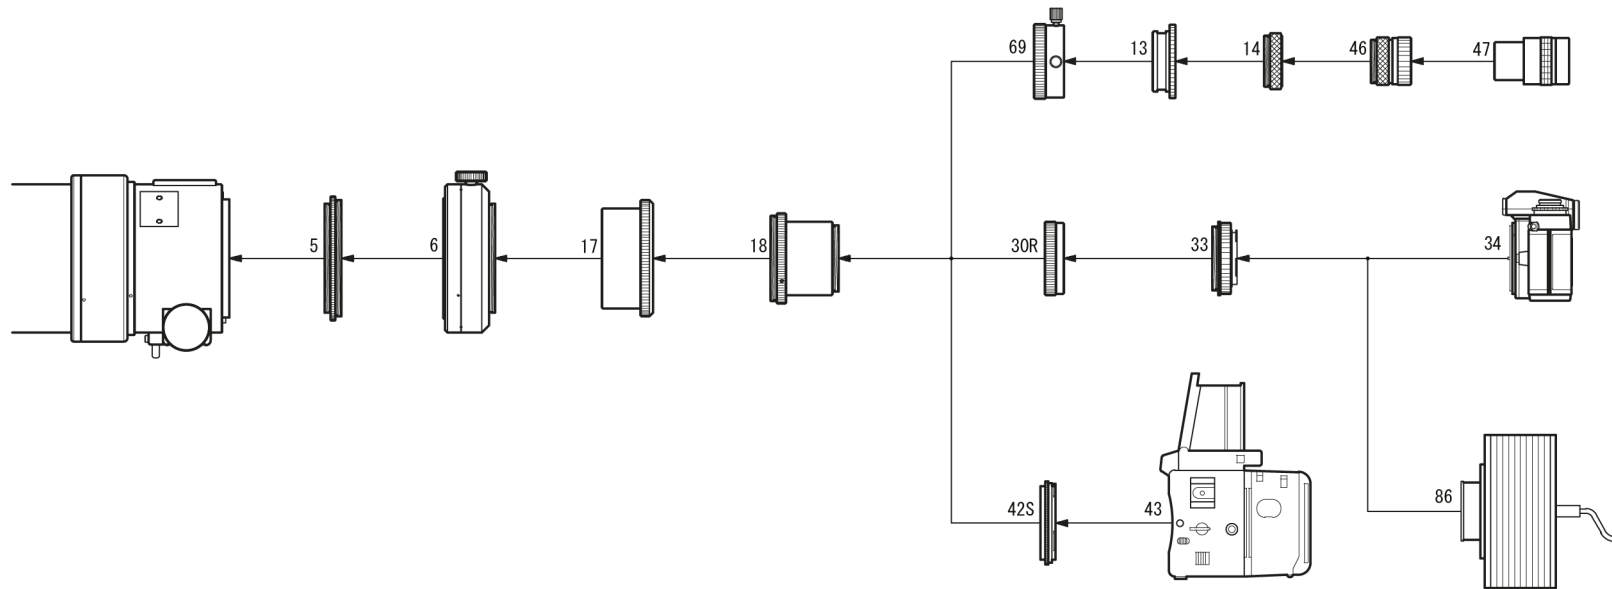

# FSQ-106EDX3 Reducer-QE 0.73x System Chart

5. Coupling (CAA) [TKT36001]  
 6. CAA [TKP30200]  
 13. 50.8 sleeve [TKP00113]  
 14. Coupling (S) [TKP00103]  
 46. Ocular adapter (31.7mm)  
 [TKP00101]

17. RD adapter (CAA) [TKT36002]  
 18. Reducer-QE 0.73x [TKA36580]  
 30R. CA-35 (SKY90) [TKA35201]  
 33. Wide T-mount  
 34. 35mm SLR/DSLR camera

42S. Adapter (Mamiya 645)  
 43. Mamiya 645 camera  
 47. Ocular (31.7mm)  
 69. 50.8 Adapter [TKP35110]  
 86. CCD camera

(Note) \* Some SLR/DSLR cameras cannot be attached  
 \* No. 43 is a product by Mamiya Digital Imaging Co.  
 \* Some the release of Mamiya 645 cameras cannot be used